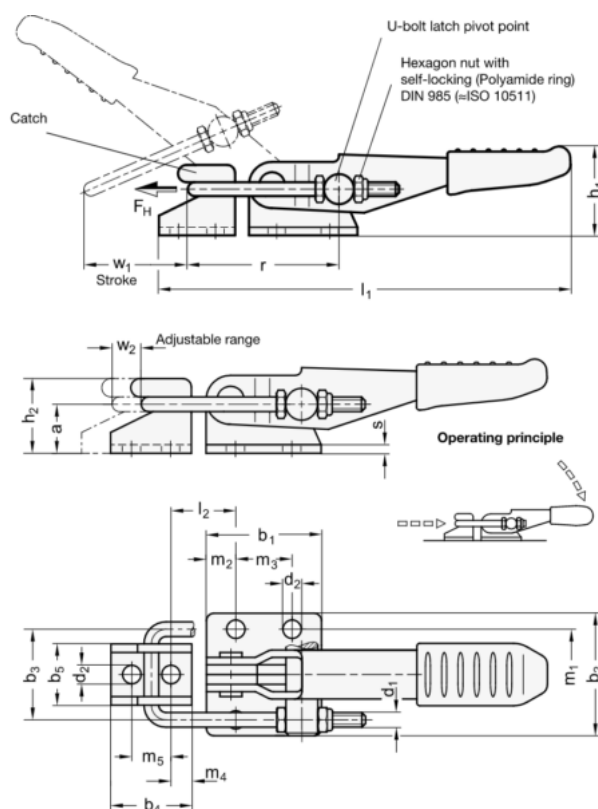

Article number: 201340058

Description: E+G Klee latch clamp,
GN 851-160-T2 with latch, with catch

Measures

* = With standart latch

b2 = 28

d1 = M4

h1 = 26

l1 = 98

Newton = 1600

r = 35*

w2 = 11*